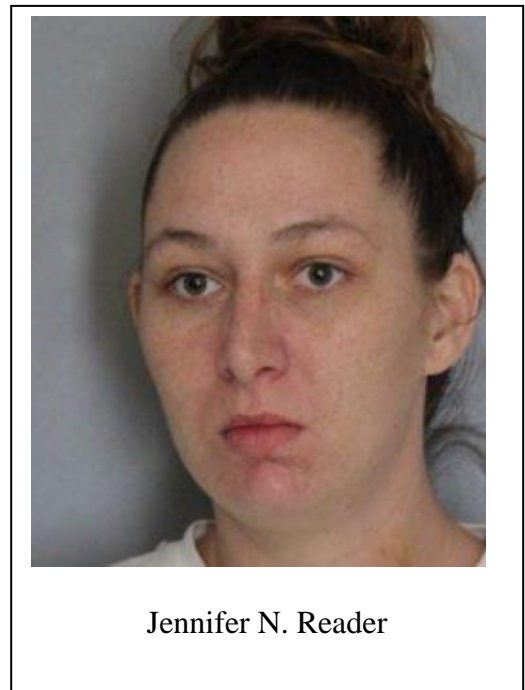

December 31, 2018:

Attempt to Identify Robbery Suspect

The Elsmere Bureau of Police is asking for the public's assistance in identifying the subject in this composite sketch. The individual is a suspect in a robbery that took place at the Metro PCS store located in the 900 block of Kirkwood Highway on December 31, 2018. The suspect is described a clean-shaven Hispanic male with a thin build. The suspect is said to be between 5'7"-5'10" tall and was wearing a burgundy hooded sweatshirt, blue jeans, and black shoes. If anyone is able to identify this subject, please contact Detective Scot Sowden via phone at 302-998-1173 ext. 208 or by email at scot.sowden@cj.state.de.us

January 8, 2019:

Arrest Made – Wilmington –Attempted Purse Snatching

The Delaware State Police have arrested Jeffrey M. Poore, 37, and Jennifer N. Reader, 32, both of Elsmere, for their involvement in an attempted purse snatching that took place in the 1600 block of Kirkwood Hwy., on News Year Day.

During the incident, a male subject later identified as Poore, attempted to snatch the purse of an 18-year-old female victim as she walked along the sidewalk in front of the VA hospital. After a brief struggle, the victim was able to retain possession of her purse, but did sustain a laceration to her hand, which required medical treatment. After the robbery attempt, Poore fled on foot across Kirkwood Hwy., towards Maple Avenue.